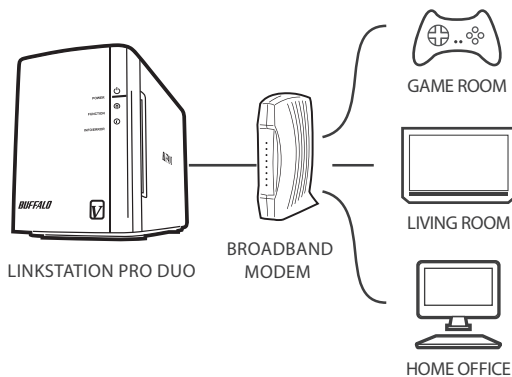

Easy Data Sharing