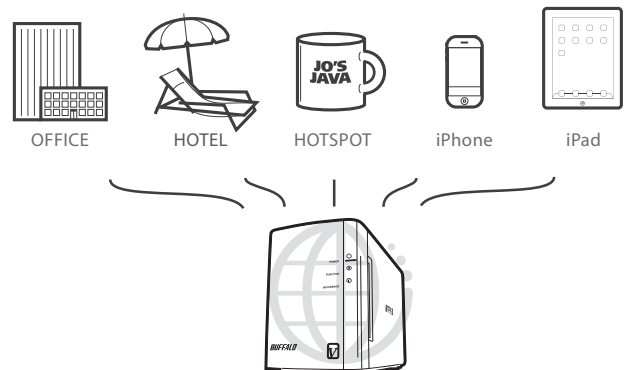

Active Directory Support: Join to an existing Active Directory Domain for Windows user authentication and folder level permissions

USB 2.0 Port: Attach a printer to the network, add a USB hard drive for additional storage or backup, or connect to a UPS for AC power failure management

Eco-Minded: The power savings feature regulates the power usage of your LinkStation Pro Duo by shutting the unit down and reducing energy consumption

TurboPC with Turbo Copy: Enhance the overall performance of your PC

Network Servers: FTP and print servers included with the firmware

Direct Copy: Plug in your USB hard drive or camera to quickly offload pictures

Easy Data Sharing

WebAccess

LS-WV2.0TL/R1, LS-WV4.0TL/R1

SPECIFICATIONS